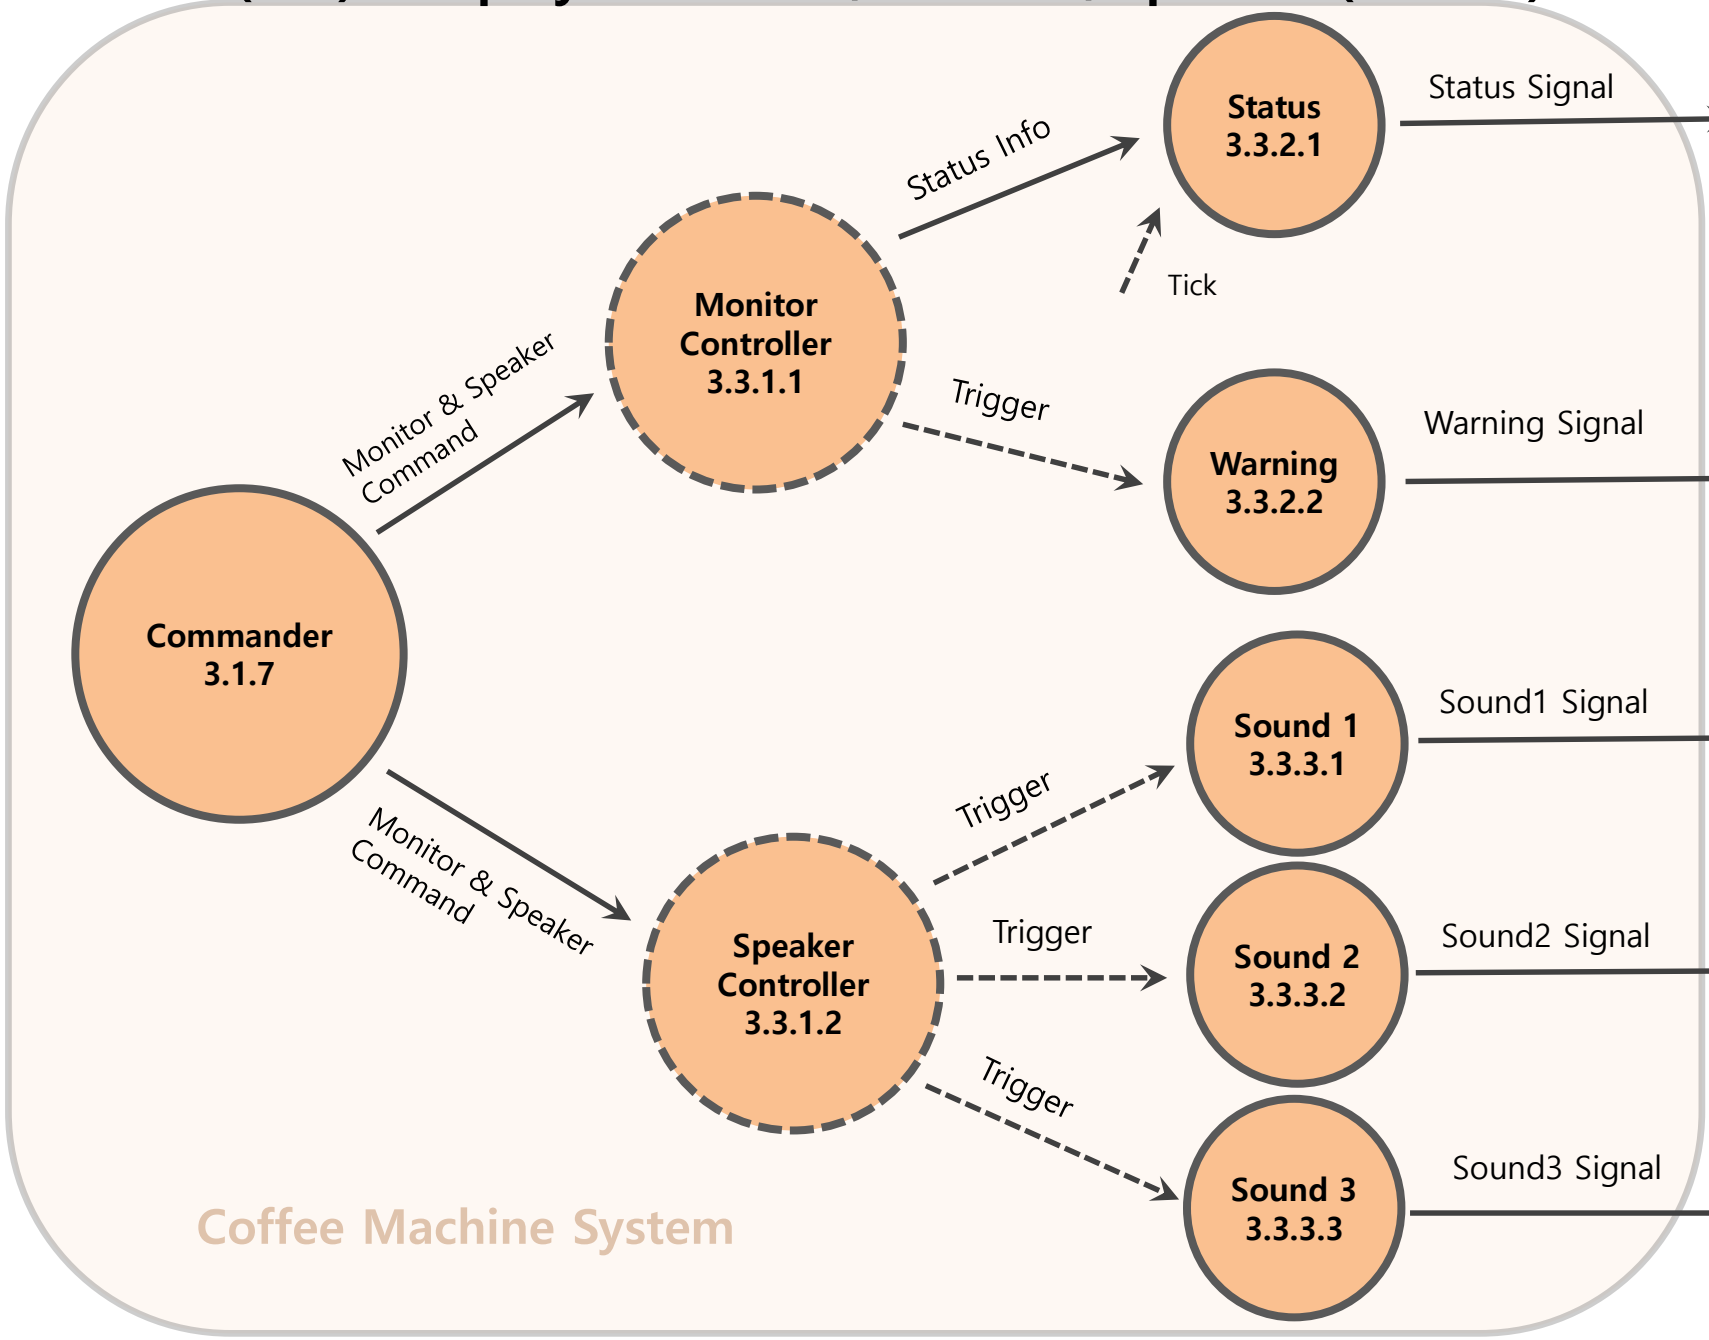

Revised DFD

SD of Coffee Machine System

Q & A

Overall DFD

Overall DFD (ver 2.0)

Revised DFD

DFD Level 3 (ver 1.1, 1/2)

DFD Level 3 (ver 2.0, 1/2)

DFD Level 3 (ver 1.1, 2/2)

DFD Level 3 (ver 2.0, 2/2)

DFD Level 4 (ver 1.1)

DFD Level 4 (1/2) – Motor Controller, Extract Controller (ver 2.0)

DFD Level 4 (2/2)- Display Controller, Monitor, Speaker (ver 2.0)

Coffee Machine System

State Transition Diagram (3.1.1)-Mode Handler

이름	대기/완료	가열중	분쇄중	추출중	청소중
extract_start_flag	0	1	1	1	0
clean_start_flag	0	0	0	0	1
boil_start_flag	0	1	0	0	0
grind_start_flag	0	0	1	0	0
drip_start_flag	0	0	0	1	0

SD of Coffee Machine System

Structured Charts (Basic)

Structured Charts (Advanced)

Q & A