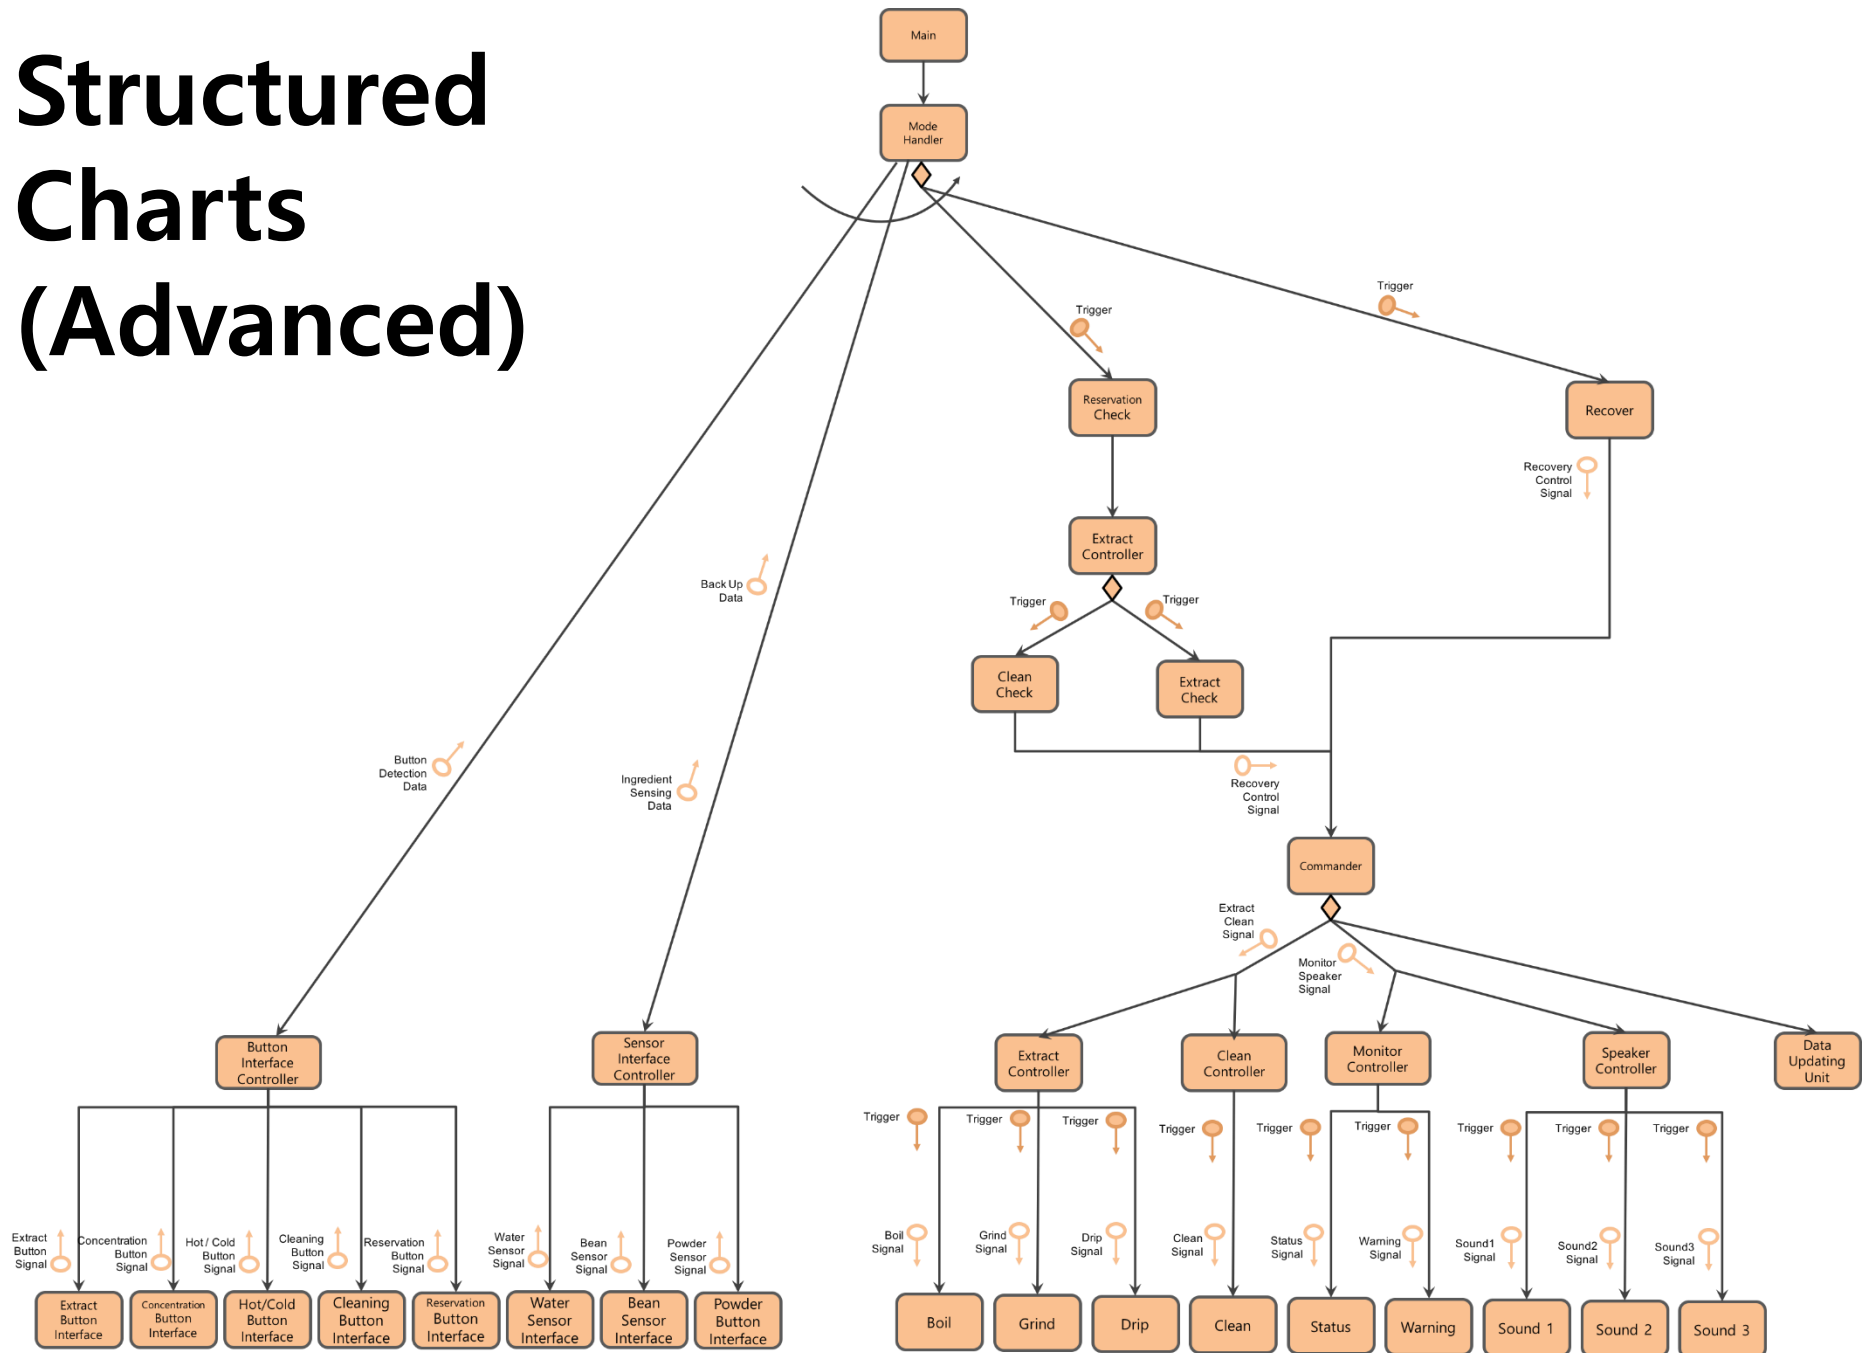

DFD Level 3 (ver 1.1, 2/2)

DFD Level 3 (ver 2.0, 2/2)

DFD Level 4 (ver 1.1)

DFD Level 4 (1/2) – Motor Controller, Extract Controller (ver 2.0)

DFD Level 4 (2/2)- Display Controller, Monitor, Speaker (ver 2.0)

Coffee Machine System

State Transition Diagram (3.1.1)-Mode Handler

이름	대기/완료	가열중	분쇄중	추출중	청소중
extract_start_flag	0	1	1	1	0
clean_start_flag	0	0	0	0	1
boil_start_flag	0	1	0	0	0
grind_start_flag	0	0	1	0	0
drip_start_flag	0	0	0	1	0

SD of Coffee Machine System

Structured Charts (Basic)

Structured Charts (Advanced)

Q & A