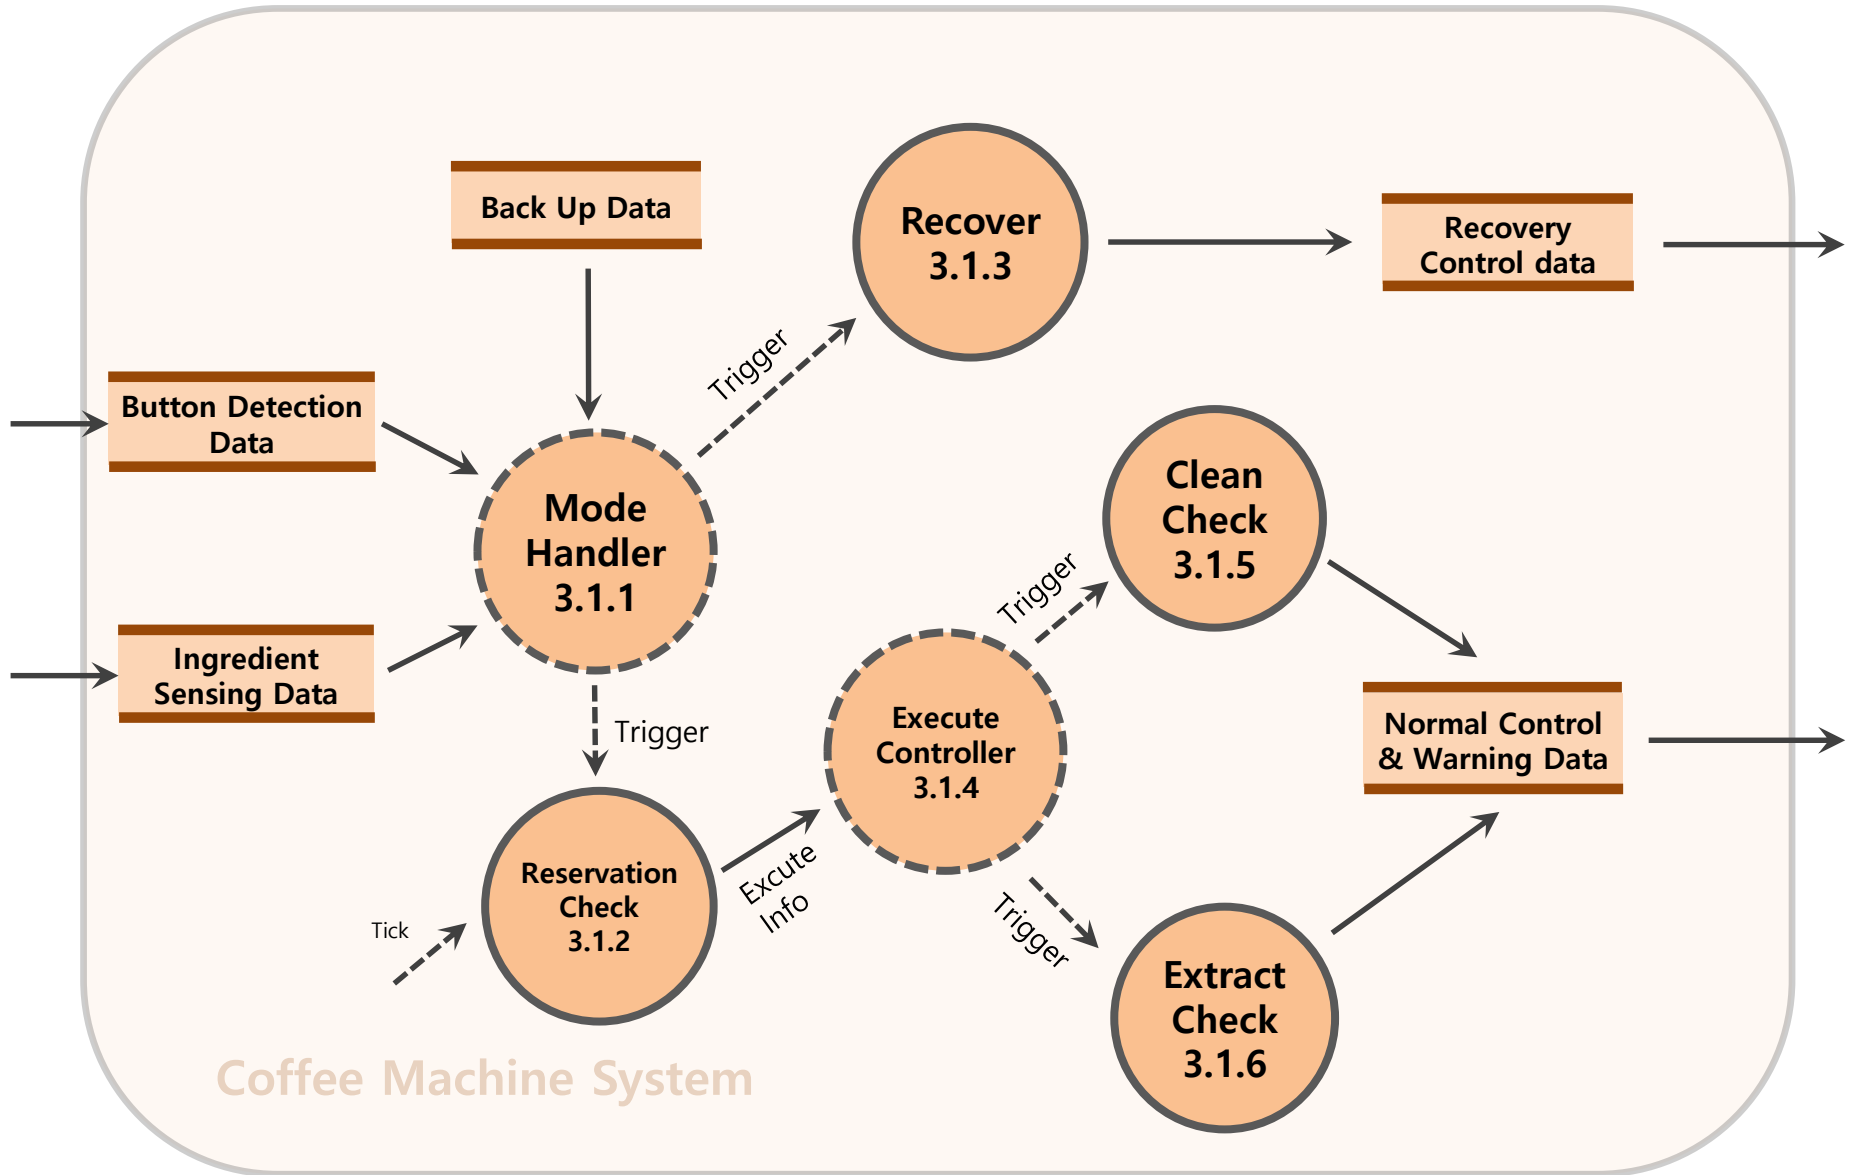

Revised DFD

SD of Coffee Machine System

Q & A

Overall DFD

Overall DFD (ver 2.0)

Revised DFD

DFD Level 3 (ver 1.1, 1/2)

DFD Level 3 (ver 2.0, 1/2)

DFD Level 3 (ver 1.1, 2/2)

DFD Level 3 (ver 2.0, 2/2)

DFD Level 4 (ver 1.1)

DFD Level 4 (1/2) – Motor Controller, Extract Controller (ver 2.0)

DFD Level 4 (2/2)- Display Controller, Monitor, Speaker (ver 2.0)

Coffee Machine System

State Transition Diagram (3.1.1)-Mode Handler

이름	대기/완료	가열중	분쇄중	추출중	청소중
extract_start_flag	0	1	1	1	0
clean_start_flag	0	0	0	0	1
boil_start_flag	0	1	0	0	0
grind_start_flag	0	0	1	0	0
drip_start_flag	0	0	0	1	0

SD of Coffee Machine System

Structured Charts (Basic)

Structured Charts (Advanced)

Q & A