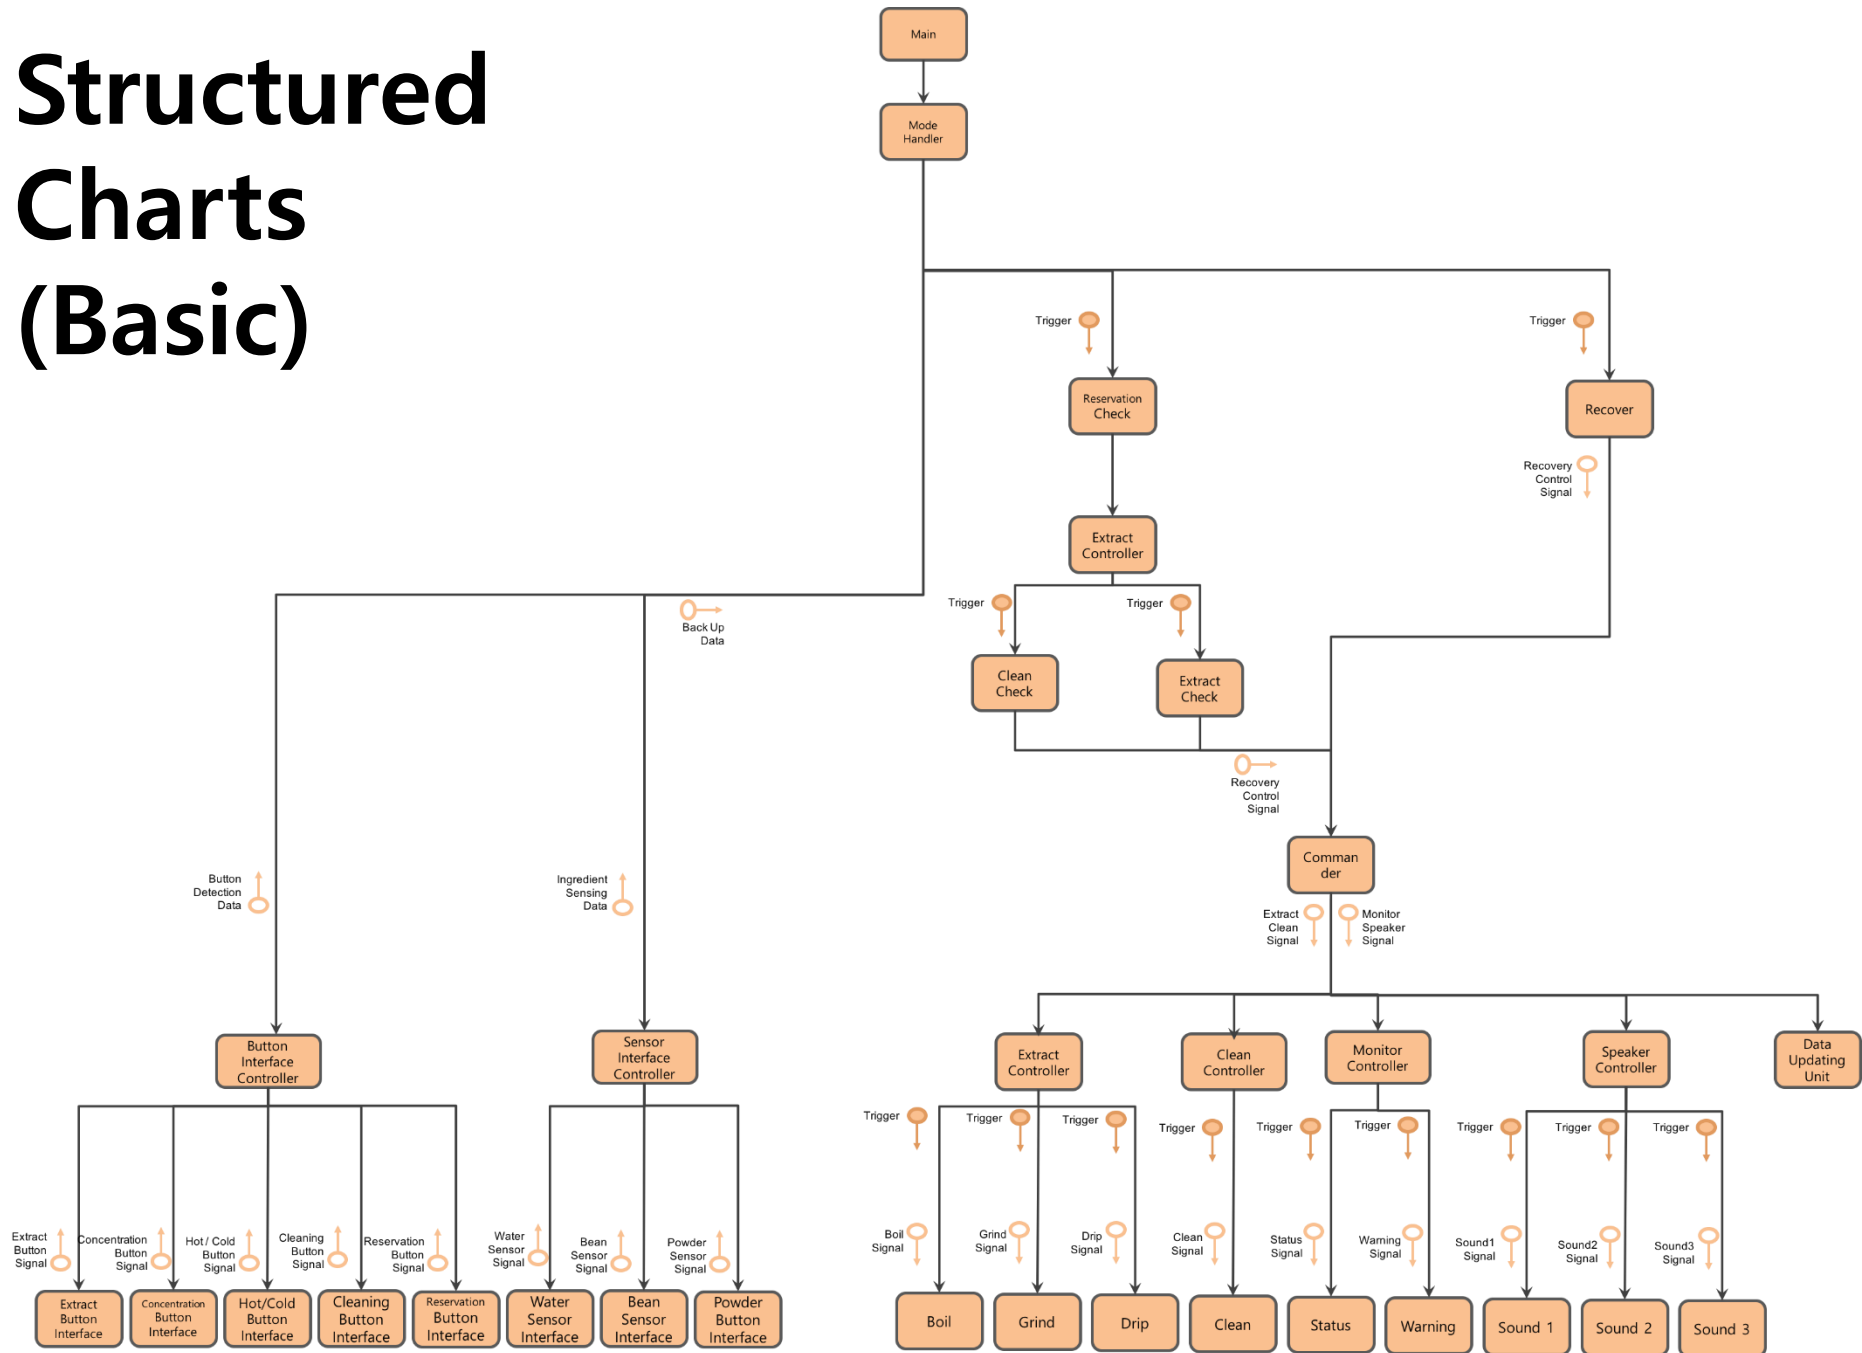

DFD Level 3 (ver 1.1, 2/2)

DFD Level 3 (ver 2.0, 2/2)

DFD Level 4 (ver 1.1)

DFD Level 4 (1/2) – Motor Controller, Extract Controller (ver 2.0)

DFD Level 4 (2/2)- Display Controller, Monitor, Speaker (ver 2.0)

Coffee Machine System

State Transition Diagram (3.1.1)-Mode Handler

이름	대기/완료	가열중	분쇄중	추출중	청소중
extract_start_flag	0	1	1	1	0
clean_start_flag	0	0	0	0	1
boil_start_flag	0	1	0	0	0
grind_start_flag	0	0	1	0	0
drip_start_flag	0	0	0	1	0

SD of Coffee Machine System

Structured Charts (Basic)

Structured Charts (Advanced)

Q & A