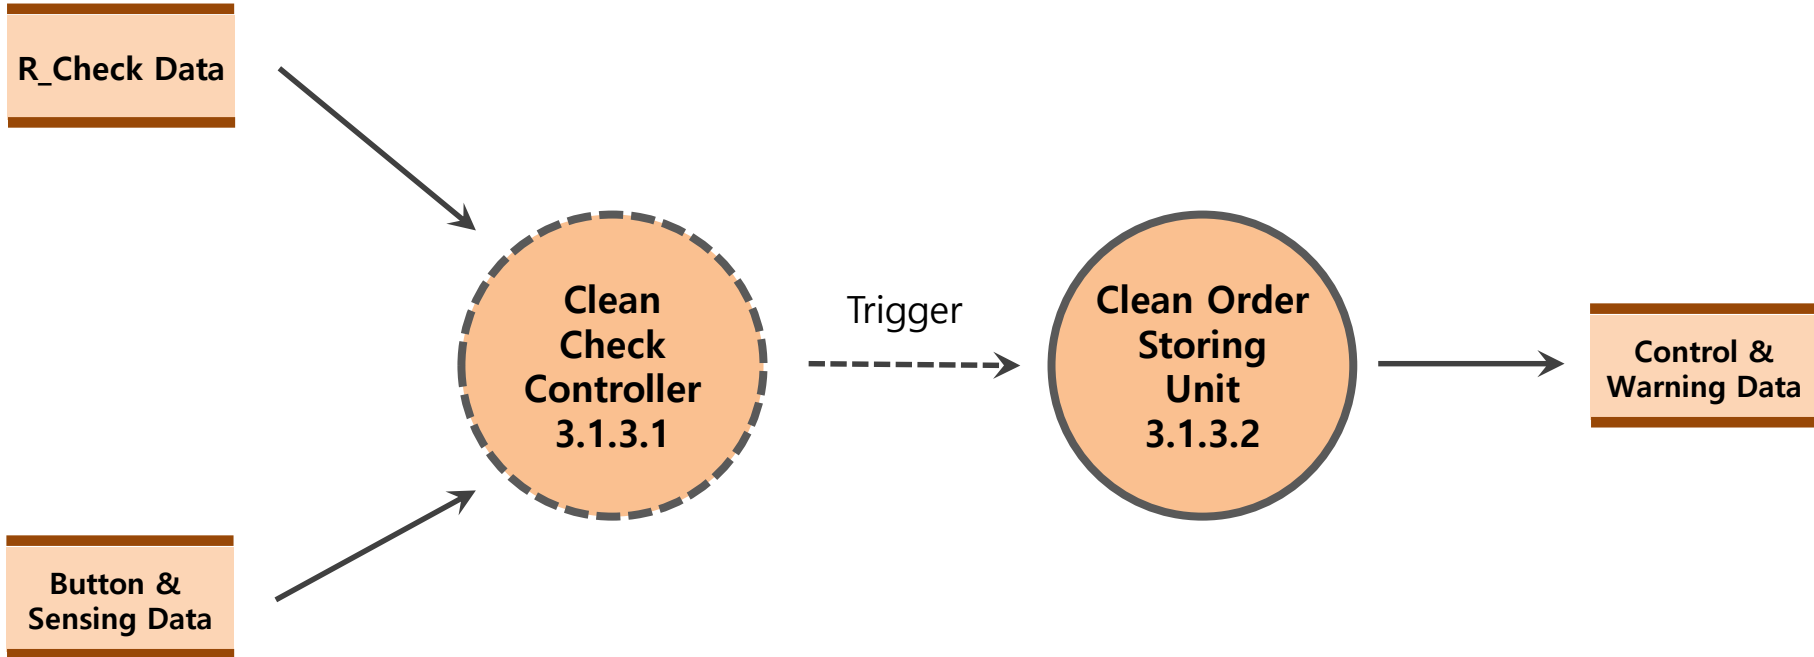

Revised DFD

SD of Coffee Machine System

Q & A

Overall DFD

Overall DFD (ver 2.0)

Revised DFD

DFD Level 3 (ver 1.1, 1/2)

DFD Level 3 (ver 2.0, 1/2)

DFD Level 3 (ver 1.1, 2/2)

DFD Level 3 (ver 2.0, 2/2)

DFD Level 4 (ver 1.1)

DFD Level 4 (1/2) – Motor Controller, Extract Controller (ver 2.0)

DFD Level 4 (2/2)- Display Controller, Monitor, Speaker (ver 2.0)