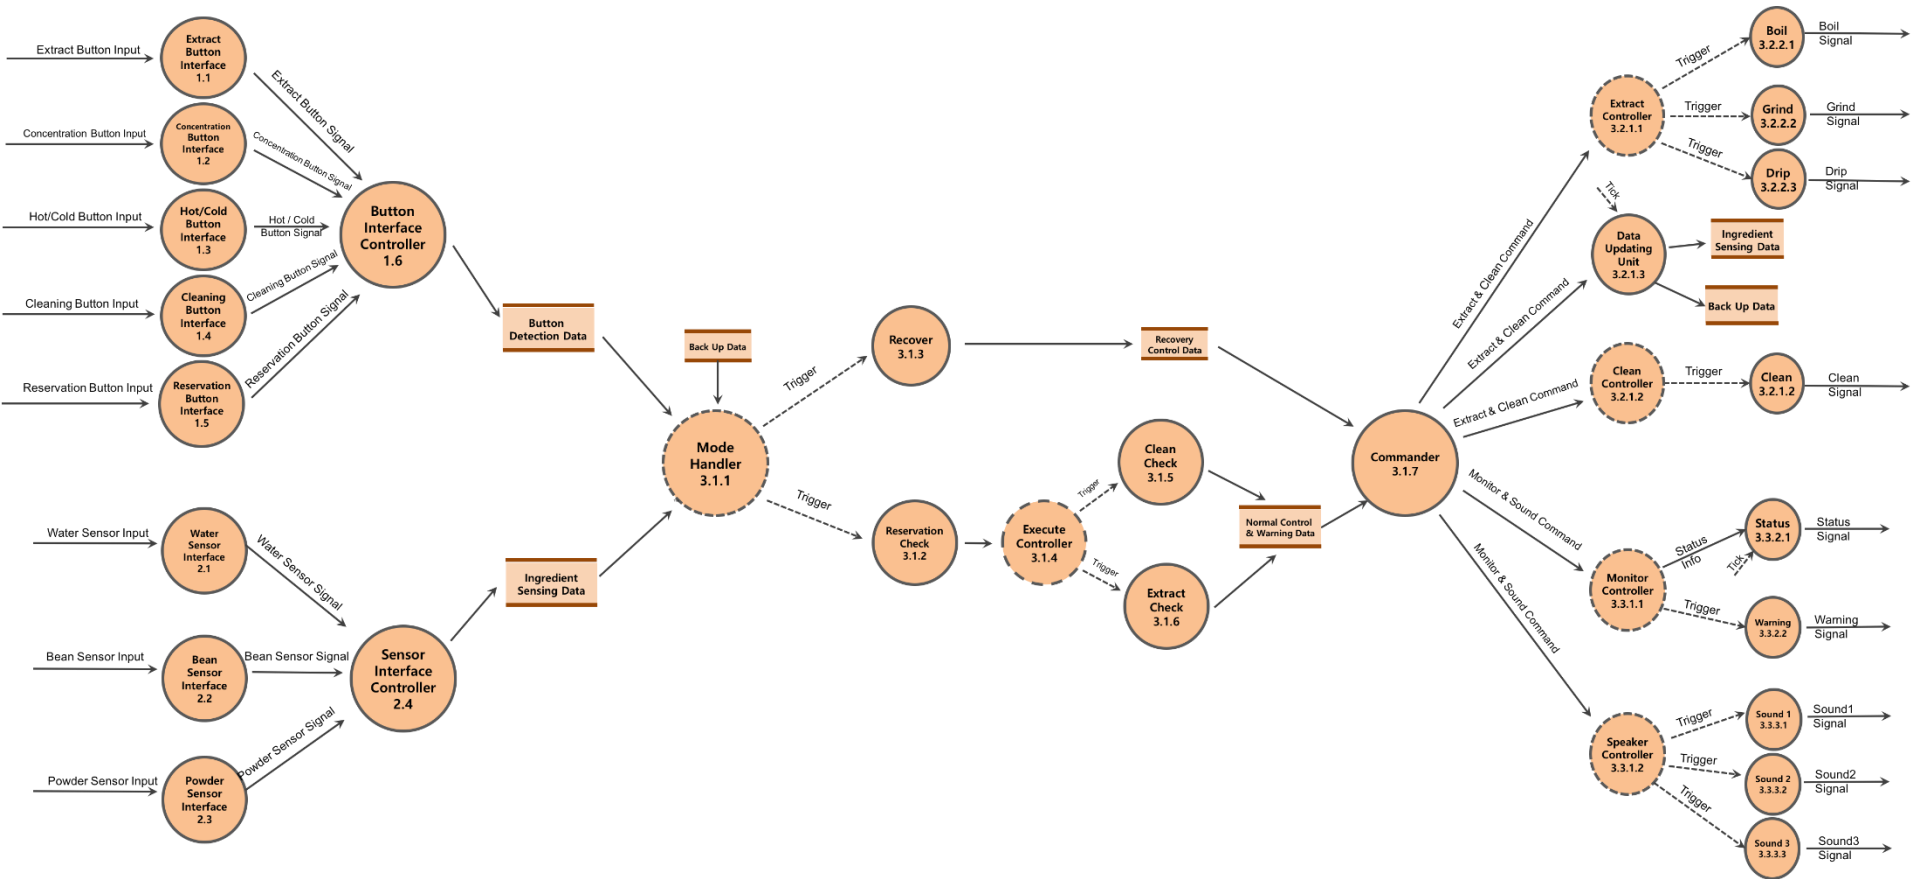

Revised DFD

SD of Coffee Machine System

Q & A

Overall DFD

Overall DFD (ver 2.0)

Revised DFD

DFD Level 3 (ver 1.1, 1/2)

DFD Level 3 (ver 2.0, 1/2)

DFD Level 3 (ver 1.1, 2/2)

DFD Level 3 (ver 2.0, 2/2)

DFD Level 4 (ver 1.1)

DFD Level 4 (1/2) – Motor Controller, Extract Controller (ver 2.0)

DFD Level 4 (2/2)- Display Controller, Monitor, Speaker (ver 2.0)

Coffee Machine System

State Transition Diagram (3.1.1)-Mode Handler

이름	대기/완료	가열중	분쇄중	추출중	청소중
extract_start_flag	0	1	1	1	0
clean_start_flag	0	0	0	0	1
boil_start_flag	0	1	0	0	0
grind_start_flag	0	0	1	0	0
drip_start_flag	0	0	0	1	0