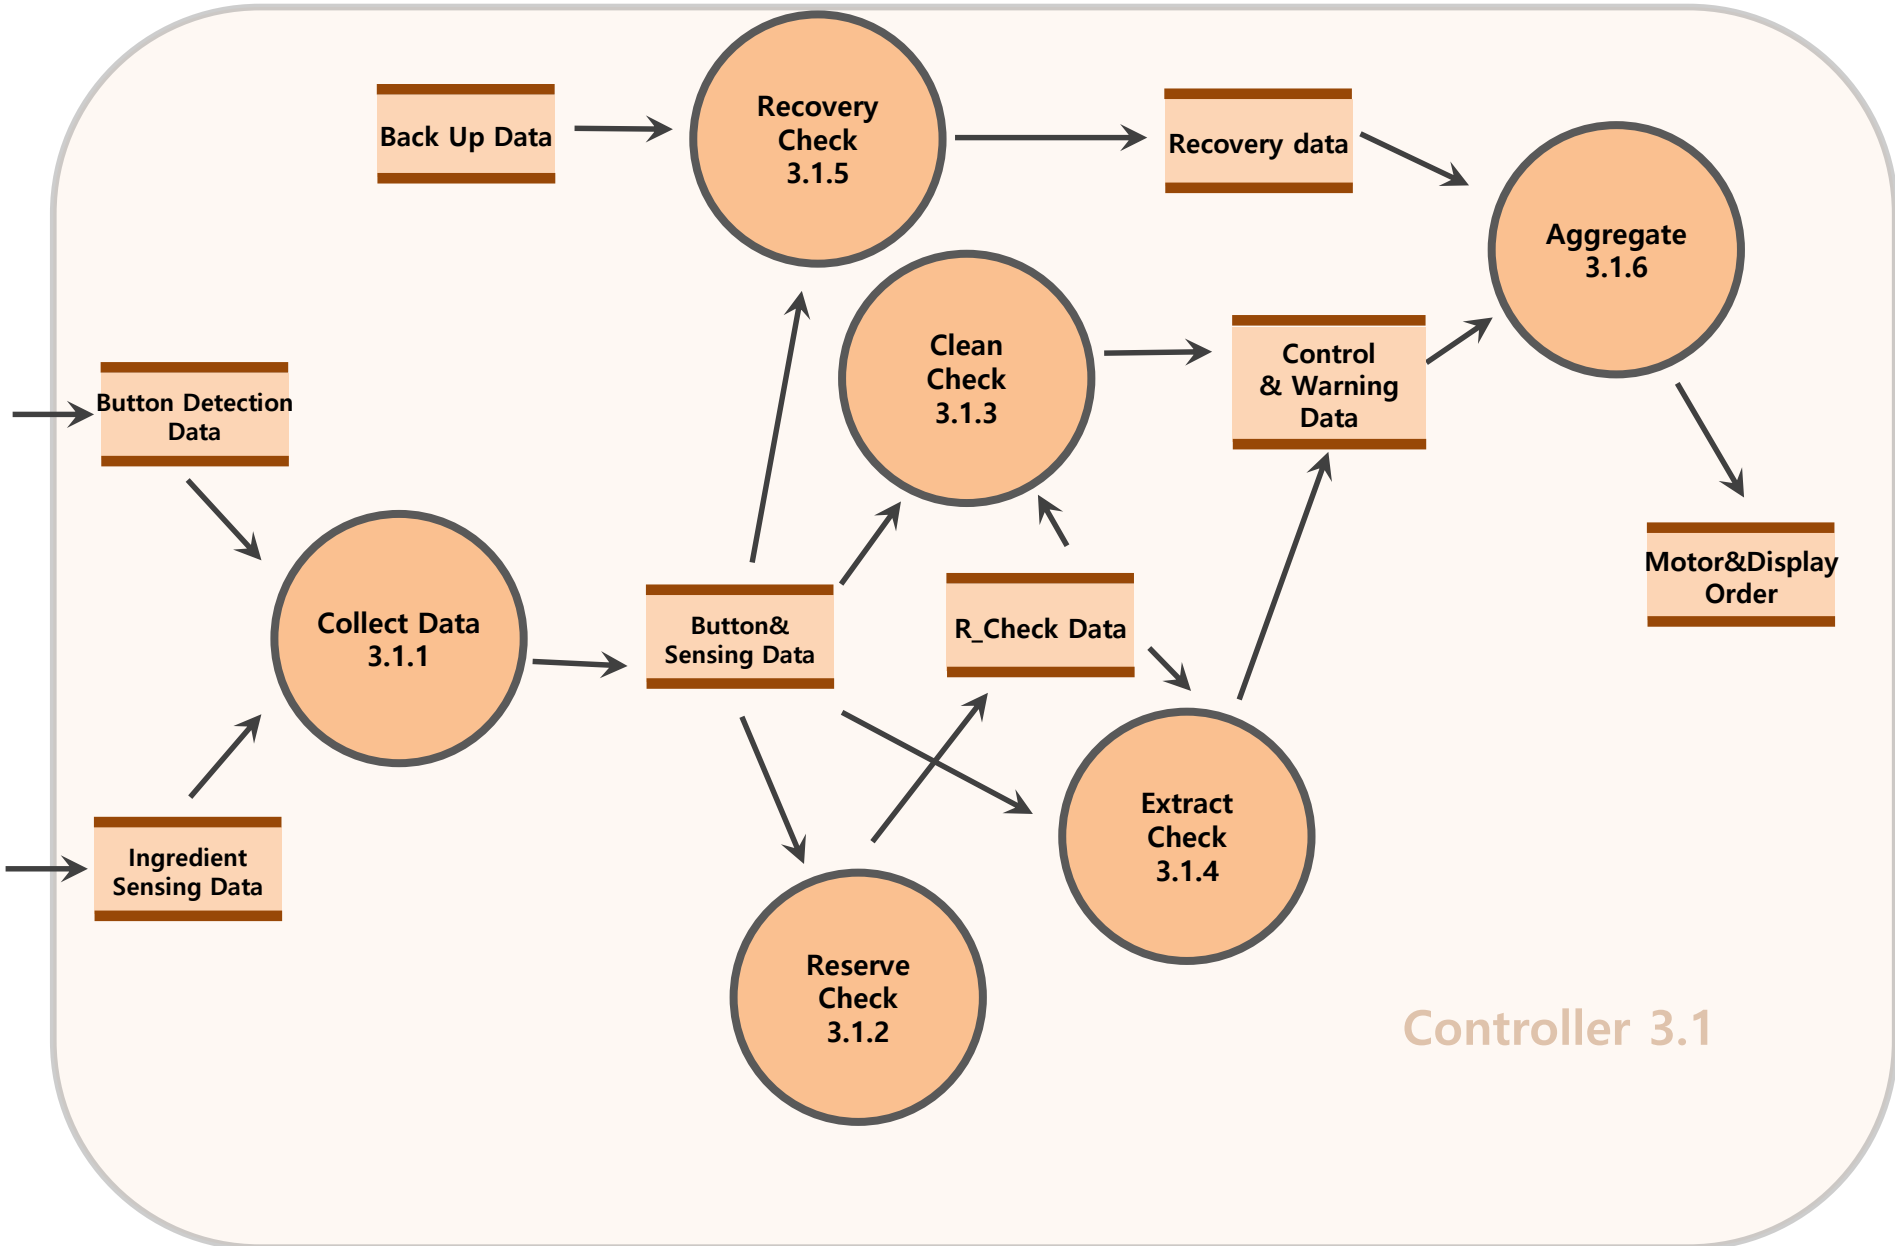

Revised DFD

SD of Coffee Machine System

Q & A

Overall DFD

Overall DFD (ver 2.0)

Revised DFD

DFD Level 3 (ver 1.1, 1/2)

DFD Level 3 (ver 2.0, 1/2)

DFD Level 3 (ver 1.1, 2/2)

DFD Level 3 (ver 2.0, 2/2)

DFD Level 4 (ver 1.1)

DFD Level 4 (1/2) – Motor Controller, Extract Controller (ver 2.0)

DFD Level 4 (2/2)- Display Controller, Monitor, Speaker (ver 2.0)

Coffee Machine System

State Transition Diagram (3.1.1)-Mode Handler

이름	대기/완료	가열중	분쇄중	추출중	청소중
extract_start_flag	0	1	1	1	0
clean_start_flag	0	0	0	0	1
boil_start_flag	0	1	0	0	0
grind_start_flag	0	0	1	0	0
drip_start_flag	0	0	0	1	0