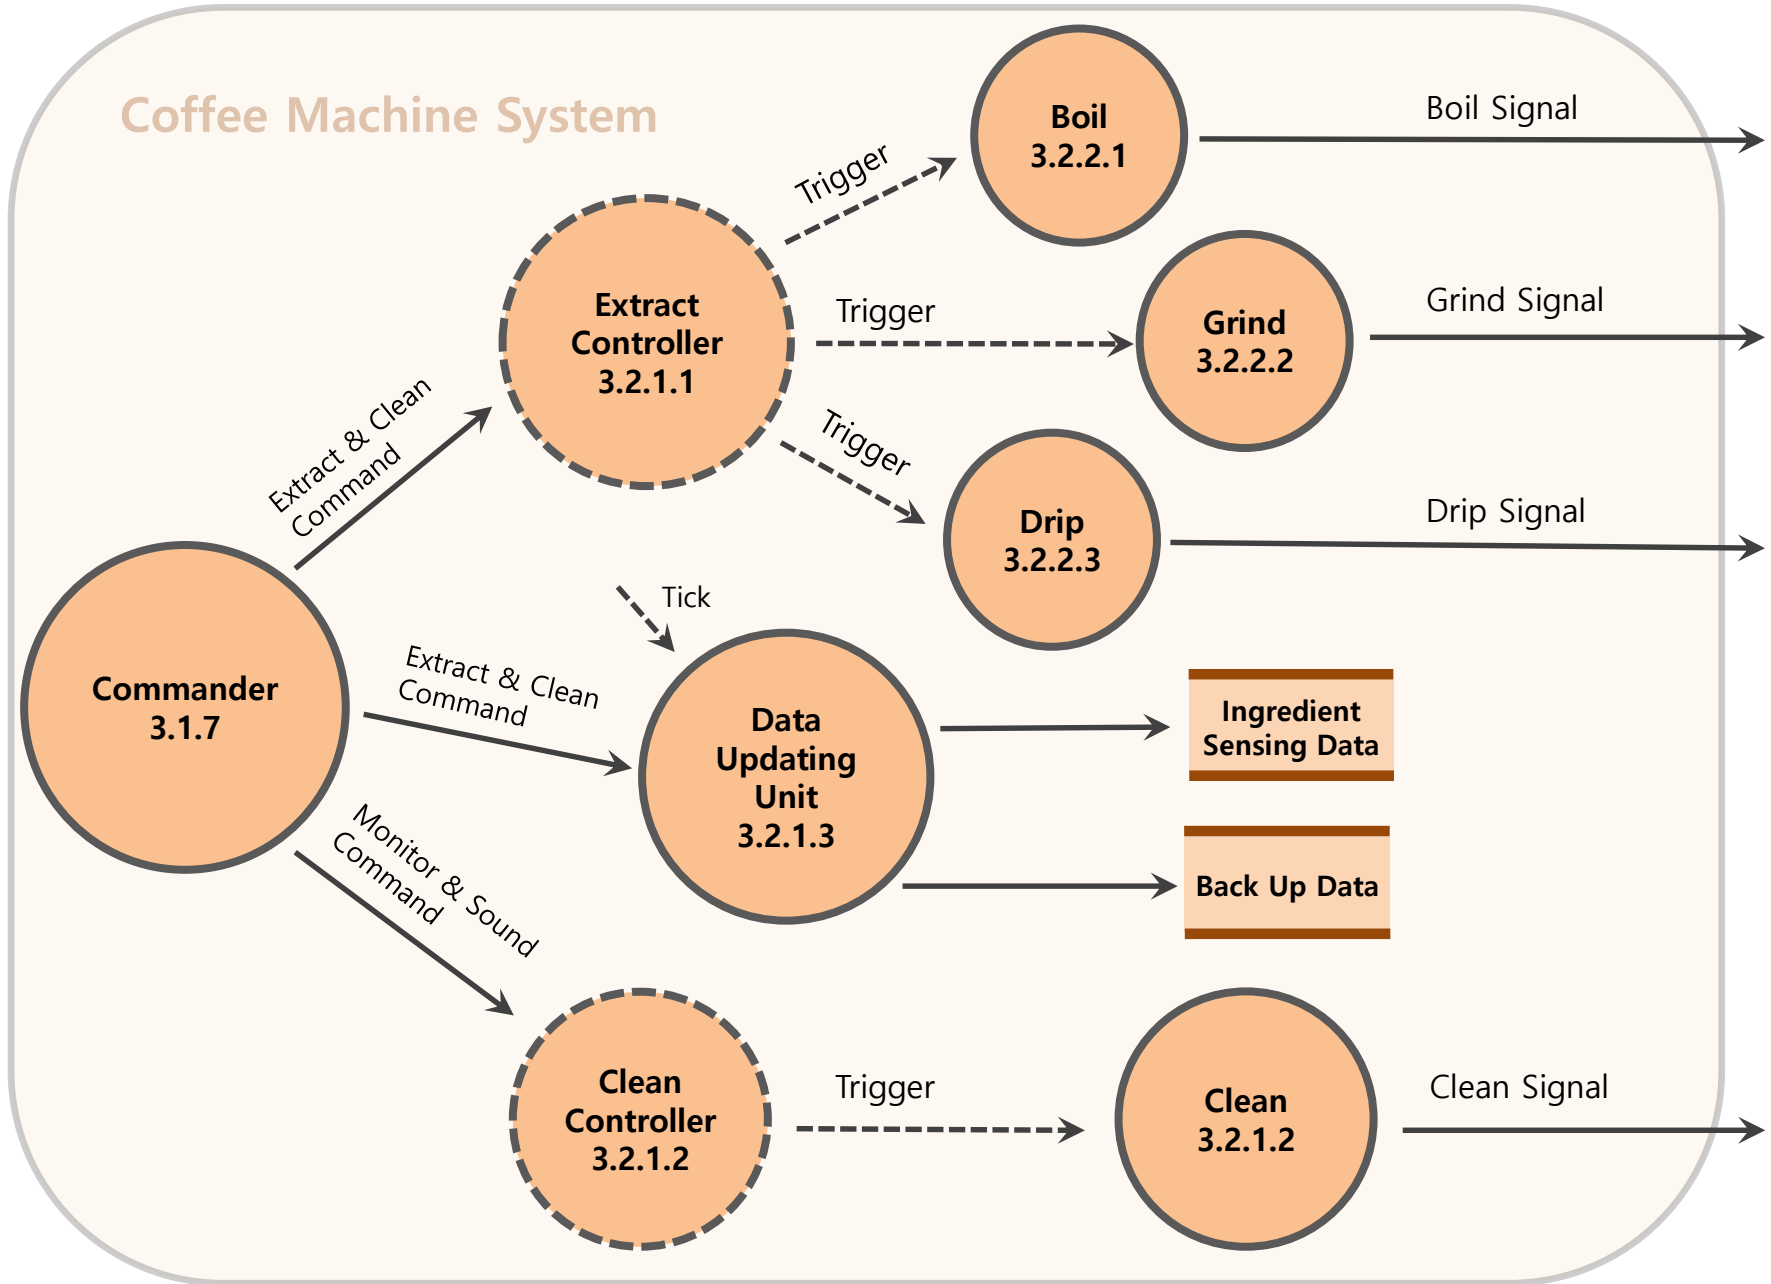

Revised DFD

SD of Coffee Machine System

Q & A

Overall DFD

Overall DFD (ver 2.0)

Revised DFD

DFD Level 3 (ver 1.1, 1/2)

DFD Level 3 (ver 2.0, 1/2)

DFD Level 3 (ver 1.1, 2/2)

DFD Level 3 (ver 2.0, 2/2)

DFD Level 4 (ver 1.1)

DFD Level 4 (1/2) – Motor Controller, Extract Controller (ver 2.0)

DFD Level 4 (2/2)- Display Controller, Monitor, Speaker (ver 2.0)

Coffee Machine System

State Transition Diagram (3.1.1)-Mode Handler

이름	대기/완료	가열중	분쇄중	추출중	청소중
extract_start_flag	0	1	1	1	0
clean_start_flag	0	0	0	0	1
boil_start_flag	0	1	0	0	0
grind_start_flag	0	0	1	0	0
drip_start_flag	0	0	0	1	0

SD of Coffee Machine System

Structured Charts (Basic)

Structured Charts (Advanced)

Q & A