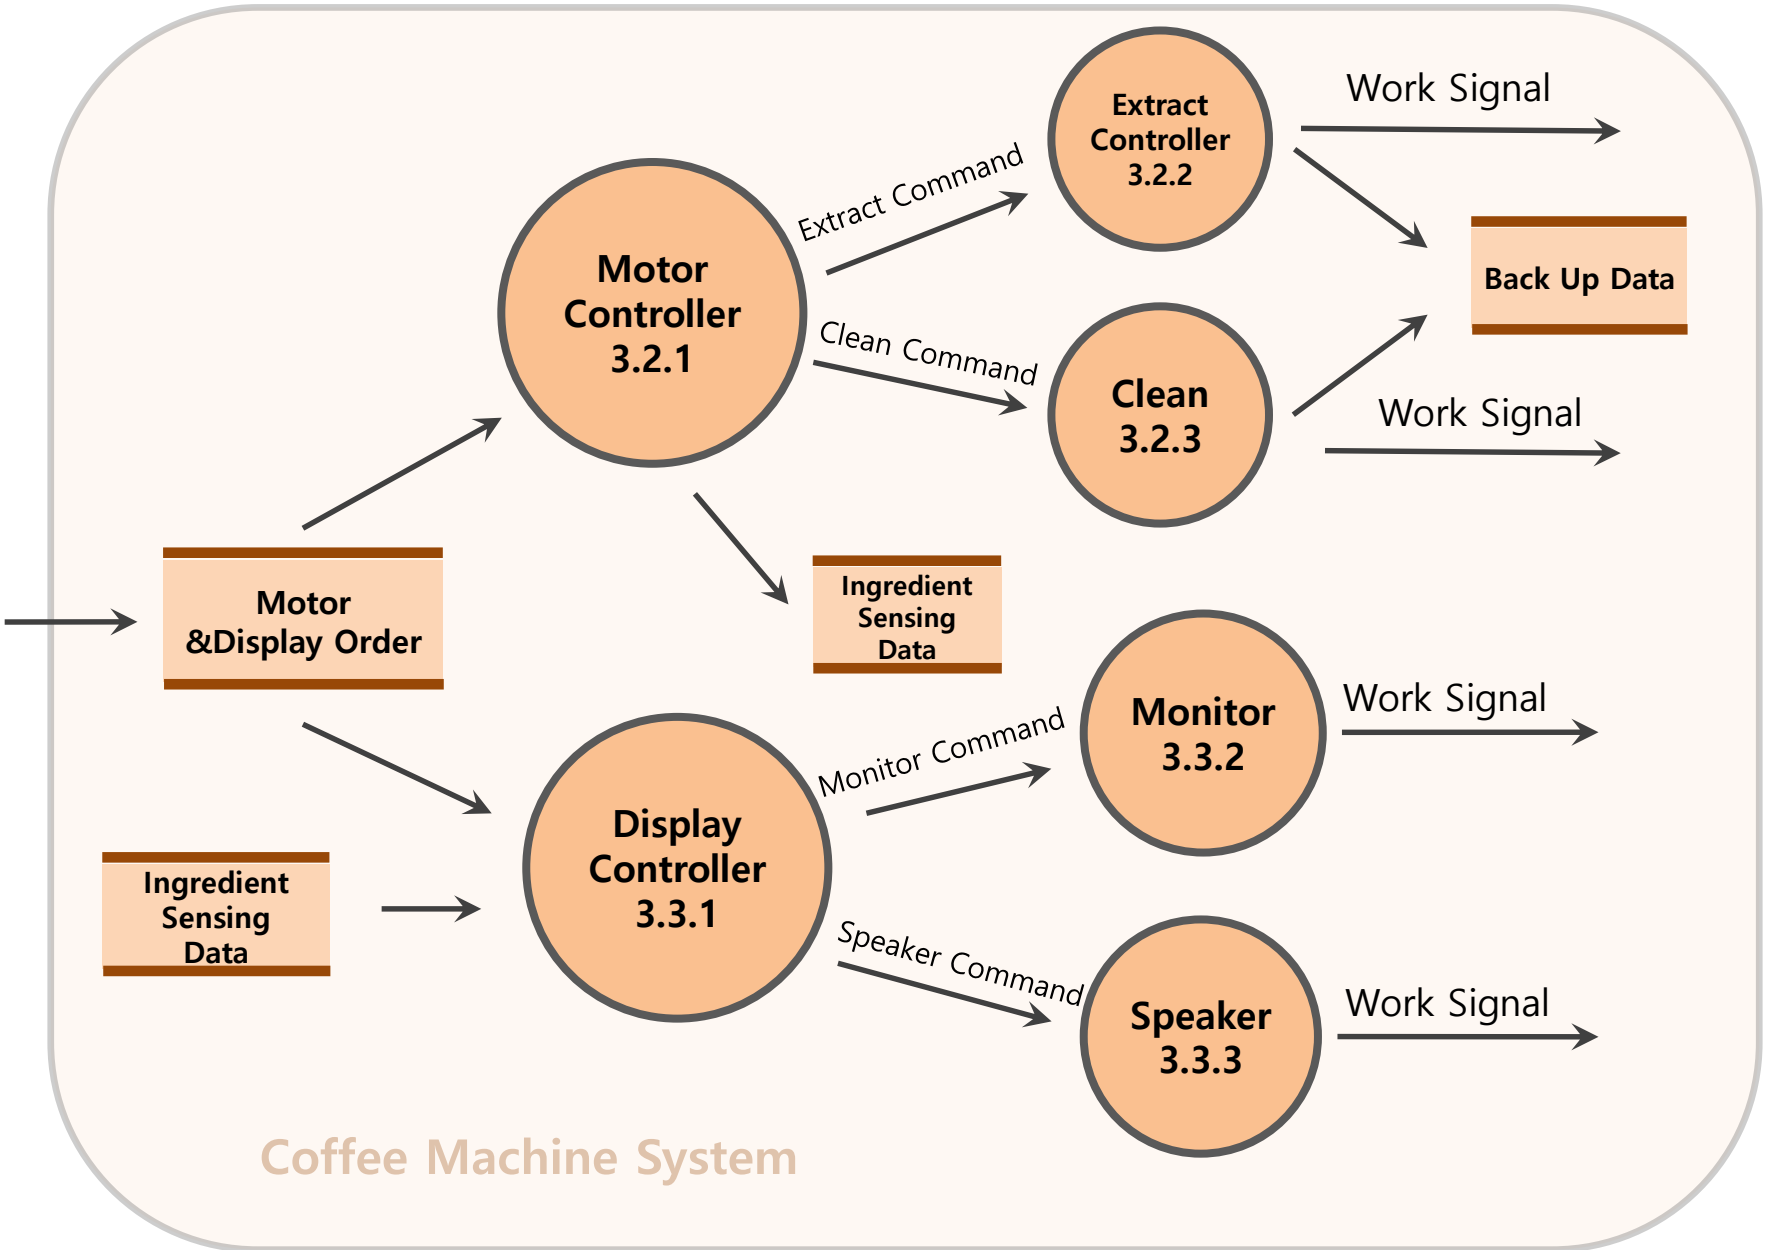

Revised DFD

SD of Coffee Machine System

Q & A

Overall DFD

Overall DFD (ver 2.0)

Revised DFD

DFD Level 3 (ver 1.1, 1/2)

DFD Level 3 (ver 2.0, 1/2)

DFD Level 3 (ver 1.1, 2/2)

DFD Level 3 (ver 2.0, 2/2)

DFD Level 4 (ver 1.1)

DFD Level 4 (1/2) – Motor Controller, Extract Controller (ver 2.0)

DFD Level 4 (2/2)- Display Controller, Monitor, Speaker (ver 2.0)

Coffee Machine System

State Transition Diagram (3.1.1)-Mode Handler

이름	대기/완료	가열중	분쇄중	추출중	청소중
extract_start_flag	0	1	1	1	0
clean_start_flag	0	0	0	0	1
boil_start_flag	0	1	0	0	0
grind_start_flag	0	0	1	0	0
drip_start_flag	0	0	0	1	0

SD of Coffee Machine System

Structured Charts (Basic)

Structured Charts (Advanced)

Q & A