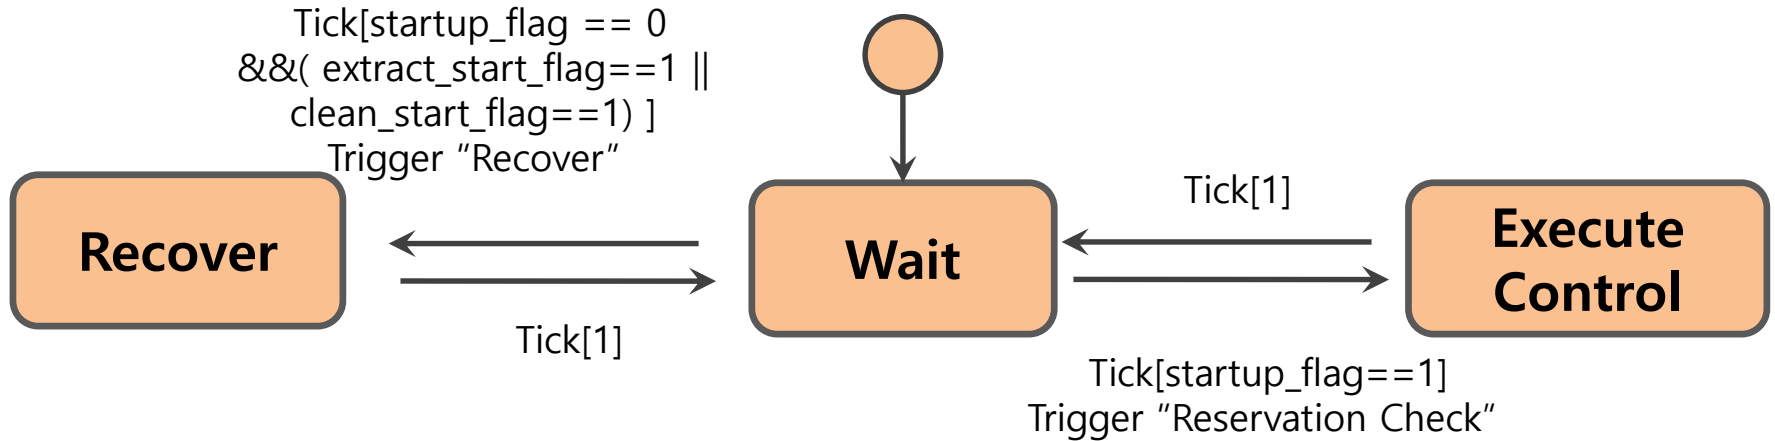

DFD Level 3 (ver 1.1, 2/2)

DFD Level 3 (ver 2.0, 2/2)

DFD Level 4 (ver 1.1)

DFD Level 4 (1/2) – Motor Controller, Extract Controller (ver 2.0)

DFD Level 4 (2/2)- Display Controller, Monitor, Speaker (ver 2.0)

Coffee Machine System

State Transition Diagram (3.1.1)-Mode Handler

이름	대기/완료	가열중	분쇄중	추출중	청소중
extract_start_flag	0	1	1	1	0
clean_start_flag	0	0	0	0	1
boil_start_flag	0	1	0	0	0
grind_start_flag	0	0	1	0	0
drip_start_flag	0	0	0	1	0