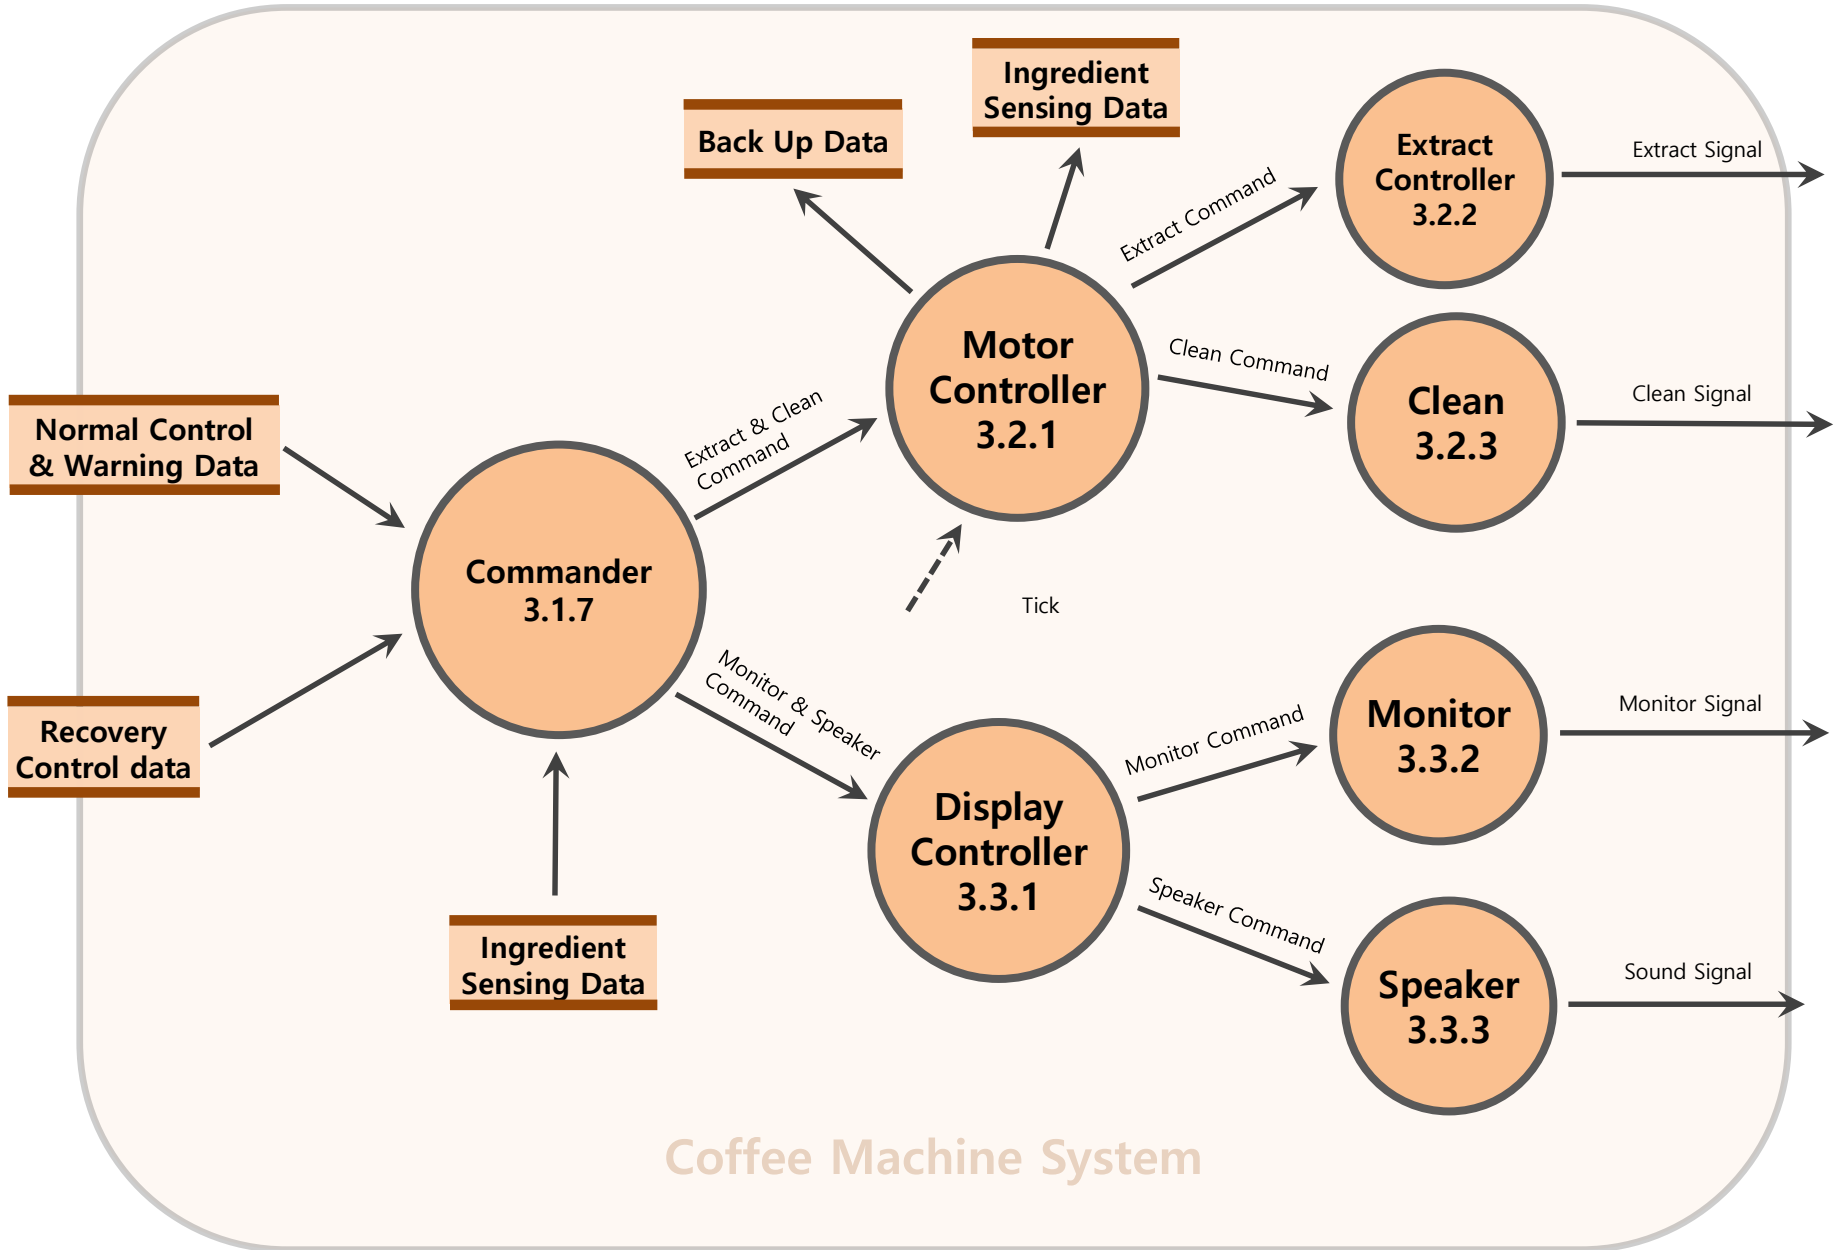

Revised DFD

SD of Coffee Machine System

Q & A

Overall DFD

Overall DFD (ver 2.0)

Revised DFD

DFD Level 3 (ver 1.1, 1/2)

DFD Level 3 (ver 2.0, 1/2)

DFD Level 3 (ver 1.1, 2/2)

DFD Level 3 (ver 2.0, 2/2)

DFD Level 4 (ver 1.1)

DFD Level 4 (1/2) – Motor Controller, Extract Controller (ver 2.0)

DFD Level 4 (2/2)- Display Controller, Monitor, Speaker (ver 2.0)

Coffee Machine System

State Transition Diagram (3.1.1)-Mode Handler

이름	대기/완료	가열중	분쇄중	추출중	청소중
extract_start_flag	0	1	1	1	0
clean_start_flag	0	0	0	0	1
boil_start_flag	0	1	0	0	0
grind_start_flag	0	0	1	0	0
drip_start_flag	0	0	0	1	0

SD of Coffee Machine System

Structured Charts (Basic)

Structured Charts (Advanced)

Q & A